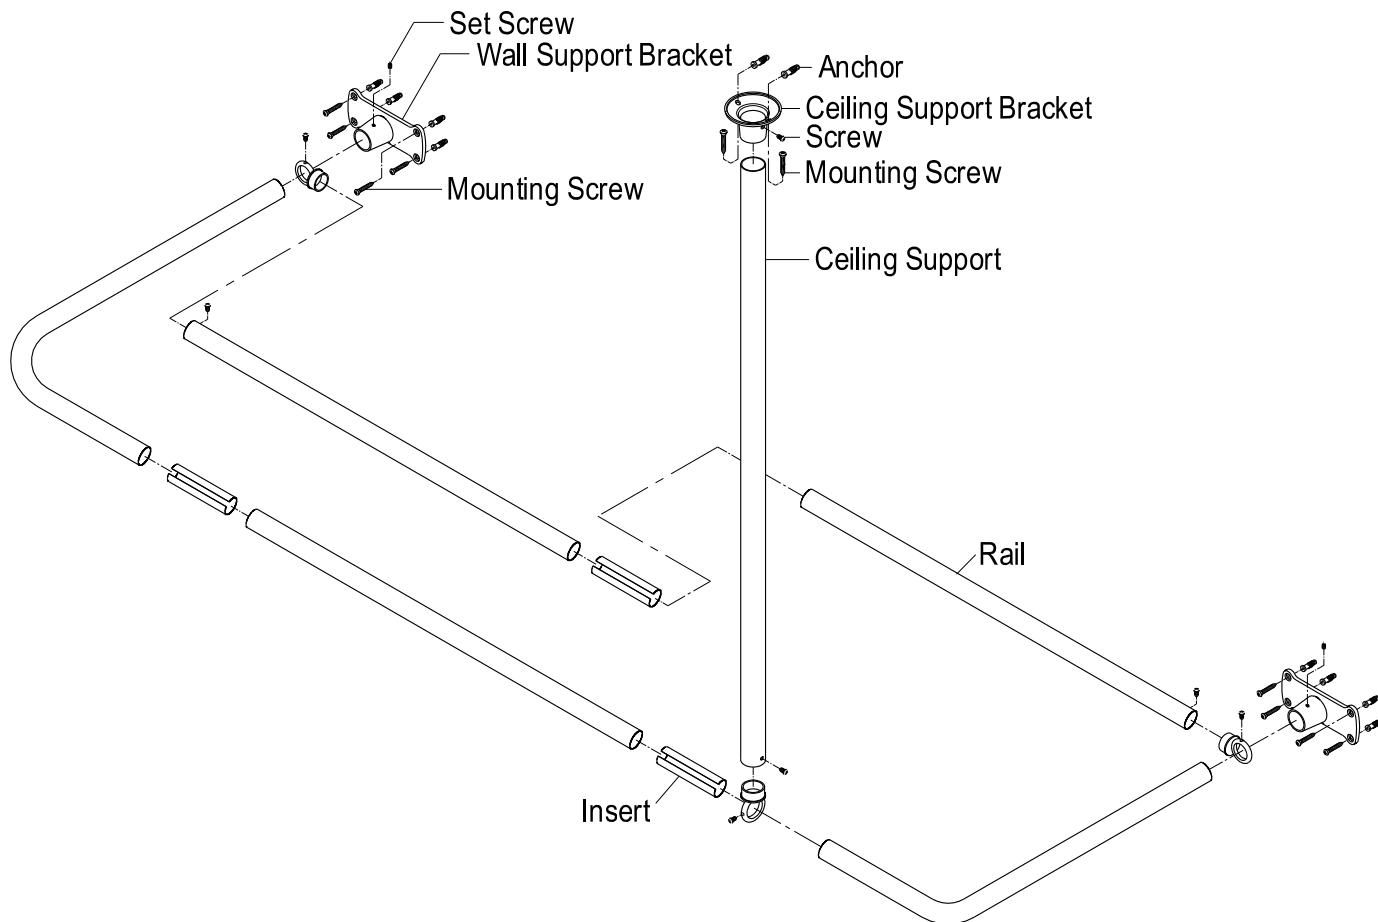

KINGSTON BRASS

THE TRADITION OF FINE BRASS

Installation Instructions For Use With KB's D-Type Shower Rod Bath Supply

Mounting Screw & Anchor	Set Screw	Screw
		
10 Pcs	2 Pcs	7 Pcs

www.kingstonbrass.com

TOLL-FREE CUSTOMER SERVICE: 1-877-2-KBRASS